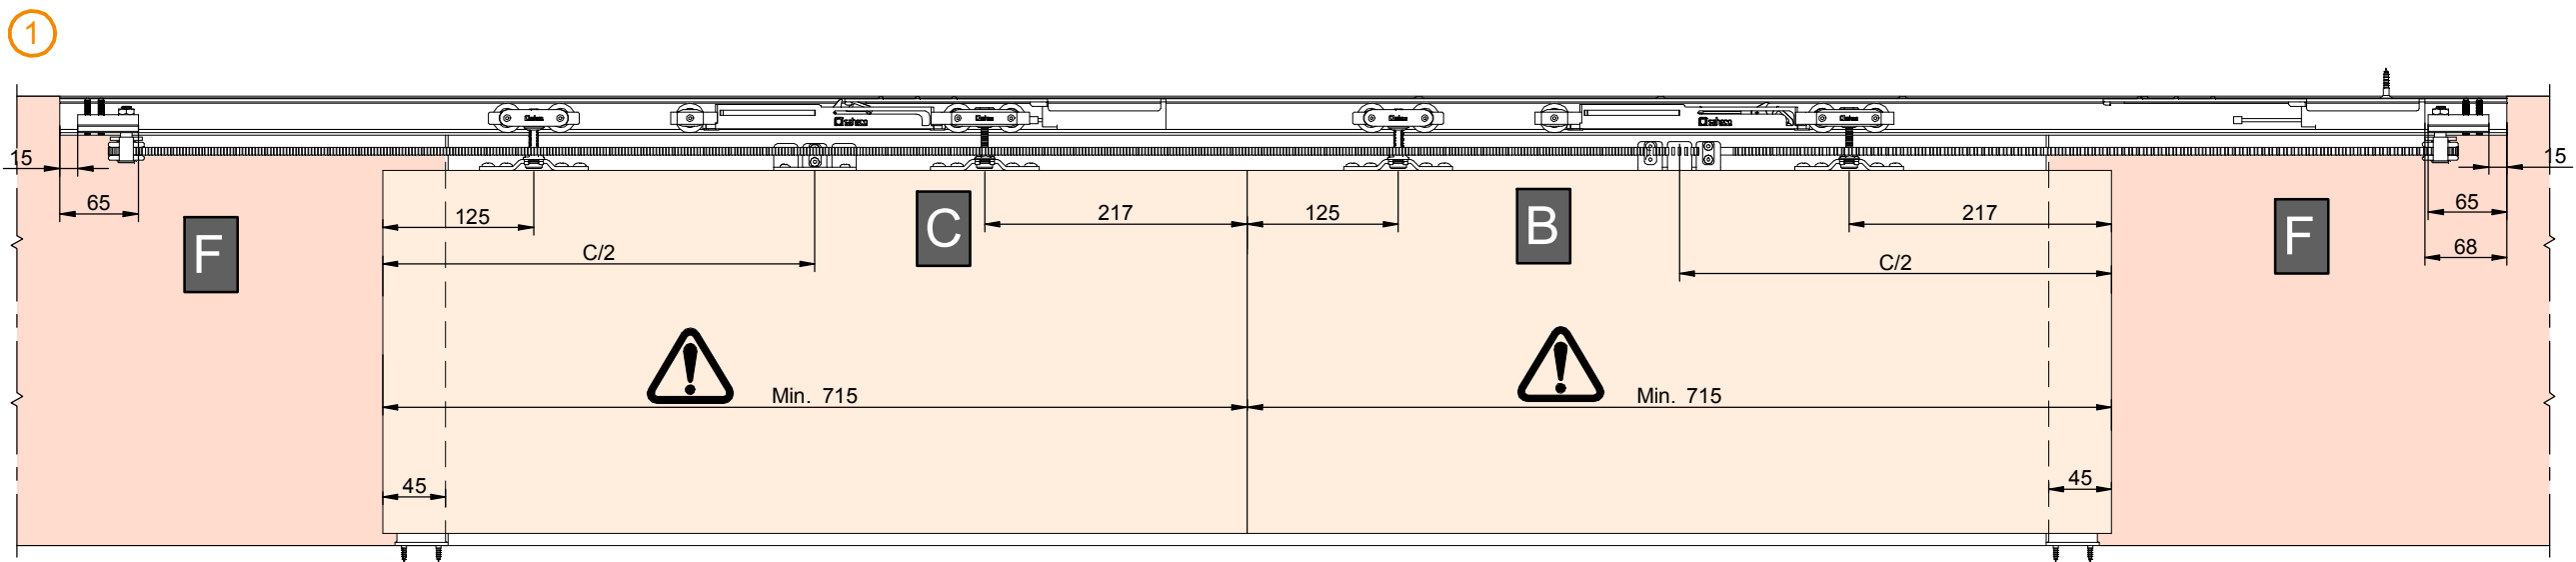

$$B = C$$

$$L = P - 2F$$

$$P = L + 2F$$

$$C = \frac{P + 60 + 2S}{4}$$

$$F = C + 15 - S$$

$$B = C$$

2 MONTAJE A TECHO / Ceiling mount / Fixation à plafond

EXCELLENCE