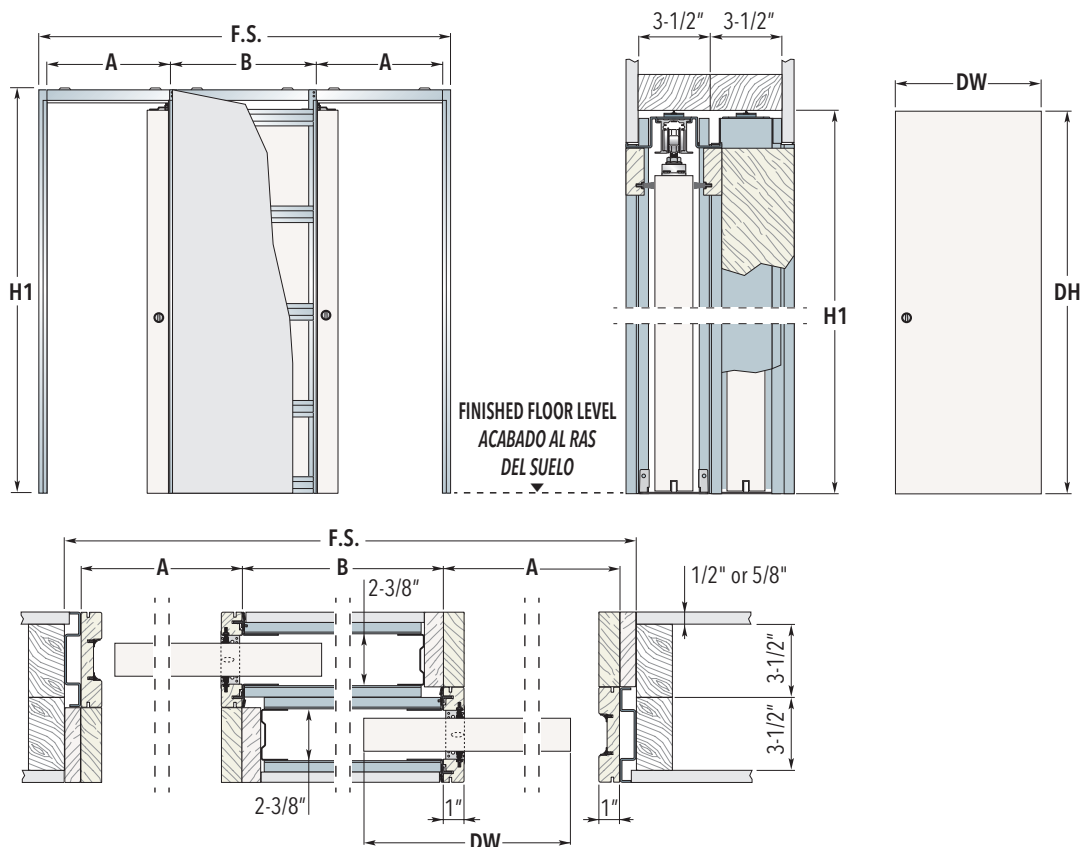

## DIMENSIONS

H1 Height is determined from Intended Finished Floor Level NOT the subfloor level.  
 R.O. = F.S.+1/2" for width and H1+1/4" for height

DOOR PANEL		SYSTEMS FOR UNILATERAL DOORS				
DW	DH	F.S. x H1 (FRAME SIZE)	Overall Dimensions			
			R.O. x R.O. (ROUGH OPENING)	A	B	
24"	80" / 84" / 90" / 96" / 108" / 120"	76-1/4" x 83" / 87" / 93" / 99" / 111" / 123"	76-3/4" x 83-1/4" / 87-1/4" / 93-1/4" / 99-1/4" / 111-1/4" / 123-1/4"		24-3/4"	25-3/8"
26"	80" / 84" / 90" / 96" / 108" / 120"	81-1/8" x 83" / 87" / 93" / 99" / 111" / 123"	81-5/8" x 83-1/4" / 87-1/4" / 93-1/4" / 99-1/4" / 111-1/4" / 123-1/4"		26-3/4"	26-3/8"
28"	80" / 84" / 90" / 96" / 108" / 120"	88-1/4" x 83" / 87" / 93" / 99" / 111" / 123"	88-3/4" x 83-1/4" / 87-1/4" / 93-1/4" / 99-1/4" / 111-1/4" / 123-1/4"		28-3/4"	29-3/8"
30"	80" / 84" / 90" / 96" / 108" / 120"	94-1/4" x 83" / 87" / 93" / 99" / 111" / 123"	94-3/4" x 83-1/4" / 87-1/4" / 93-1/4" / 99-1/4" / 111-1/4" / 123-1/4"		31-3/8"	31-3/8"
32"	80" / 84" / 90" / 96" / 108" / 120"	100-3/8" x 83" / 87" / 93" / 99" / 111" / 123"	100-7/8" x 83-1/4" / 87-1/4" / 93-1/4" / 99-1/4" / 111-1/4" / 123-1/4"		33-1/4"	33-1/4"
34"	80" / 84" / 90" / 96" / 108" / 120"	106-3/8" x 83" / 87" / 93" / 99" / 111" / 123"	106-7/8" x 83-1/4" / 87-1/4" / 93-1/4" / 99-1/4" / 111-1/4" / 123-1/4"		35-1/4"	35-1/4"
36"	80" / 84" / 90" / 96" / 108" / 120"	112-3/8" x 83" / 87" / 93" / 99" / 111" / 123"	112-7/8" x 83-1/4" / 87-1/4" / 93-1/4" / 99-1/4" / 111-1/4" / 123-1/4"		37-1/4"	37-1/4"
42"	80" / 84" / 90" / 96" / 108" / 120"	128-1/2" x 83" / 87" / 93" / 99" / 111" / 123"	129" x 83-1/4" / 87-1/4" / 93-1/4" / 99-1/4" / 111-1/4" / 123-1/4"		43-1/8"	43-1/8"
48"	80" / 84" / 90" / 96" / 108" / 120"	145-3/8" x 83" / 87" / 93" / 99" / 111" / 123"	145-7/8" x 83-1/4" / 87-1/4" / 93-1/4" / 99-1/4" / 111-1/4" / 123-1/4"		48-1/8"	48-1/8"

Dimensions are given in in.