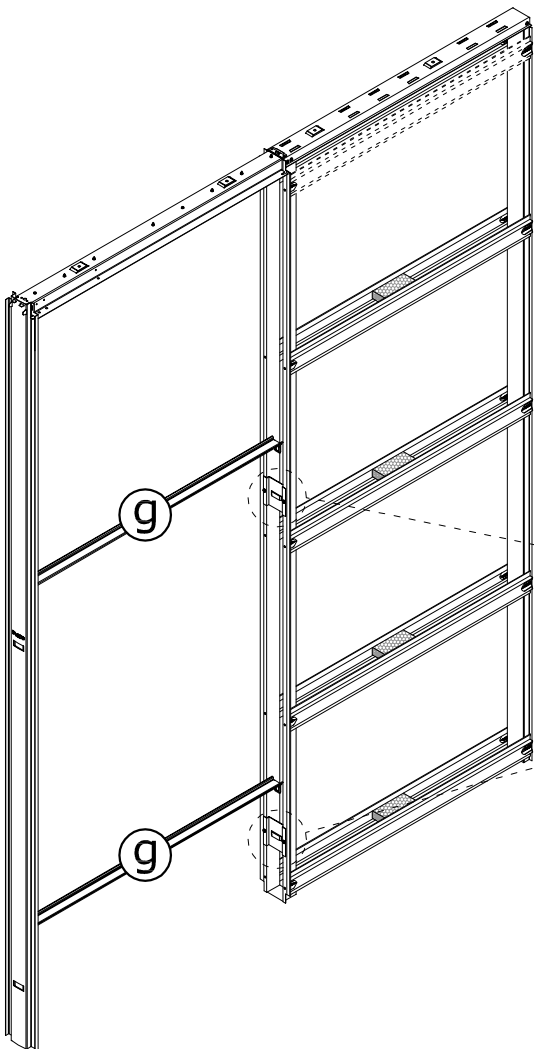

# 47 inch (Ø 2 mm)

COMPONENTS / COMPONENTES

Ⓐ 1 x

Ⓑ 8-10 x

Ⓒ 1 x

Ⓓ 1 x

Ⓔ 1 x

Ⓕ 1 x

6

7

11/64"x3/8"

8

9

10

EN NOT SUPPLIED  
ES PIEZA NO SUMINISTRADA

12

1

2

1/2"

5/32"x3/4"

5/8"

5/32"x63/64"

603024803

EURO ARCHITECTURAL, LLC - 758 WEST 190TH ST. - GARDENA - CA 90248 - Toll Free. 1 800 614 1474 - info@euro-arch.com