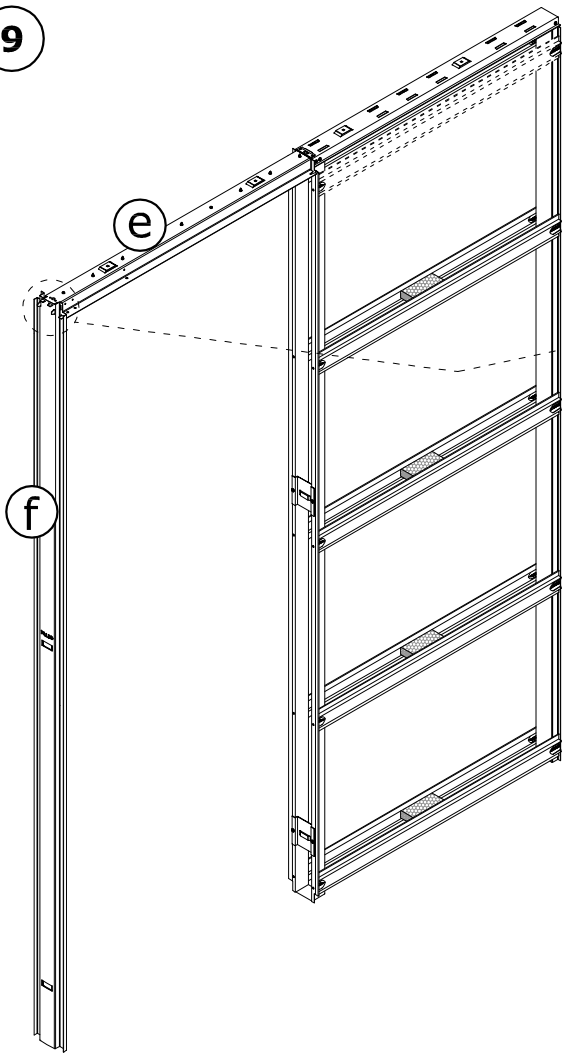

# 47 inch (Ø 2 mm)

COMPONENTS / COMPONENTES

Ⓐ 1 x

Ⓑ 8-10 x

Ⓒ 1 x

Ⓓ 1 x

Ⓔ 1 x

Ⓕ 1 x

6

7

11/64"x3/8"

8

9

10

EN NOT SUPPLIED  
ES PIEZA NO SUMINISTRADA

12

1

2

1/2"

5/32"x3/4"

5/8"

5/32"x63/64"

603024803

EURO ARCHITECTURAL, LLC - 758 WEST 190TH ST. - GARDENA - CA 90248 - Toll Free. 1 800 614 1474 - info@euro-arch.com