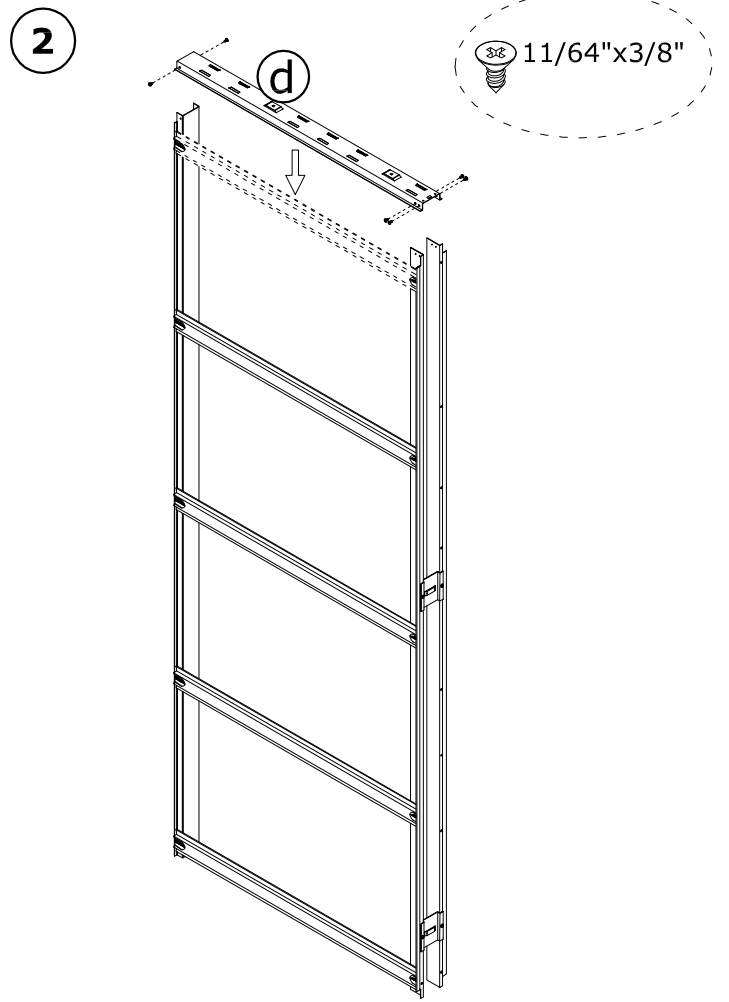

# 47 inch (Ø 2 mm)

COMPONENTS / COMPONENTES

Ⓐ 1 x

Ⓑ 8-10 x

Ⓒ 1 x

Ⓓ 1 x

Ⓔ 1 x

Ⓕ 1 x

Ⓖ 2 x

Ⓗ 4-5 x

Ⓙ 1 x

Ⓛ 1 x

Ⓜ 1 x

-  9 x AFL TPS 11/64"x3/8"
-  21 x TPS PH 9/64"x63/64"
-  2 x TCB AFR 5/32"x33/64"
-  55 x TPS AFL 5/32"x3/4"
-  55 x TPS AFL 5/32"x63/64"

5

5/32"x33/64"