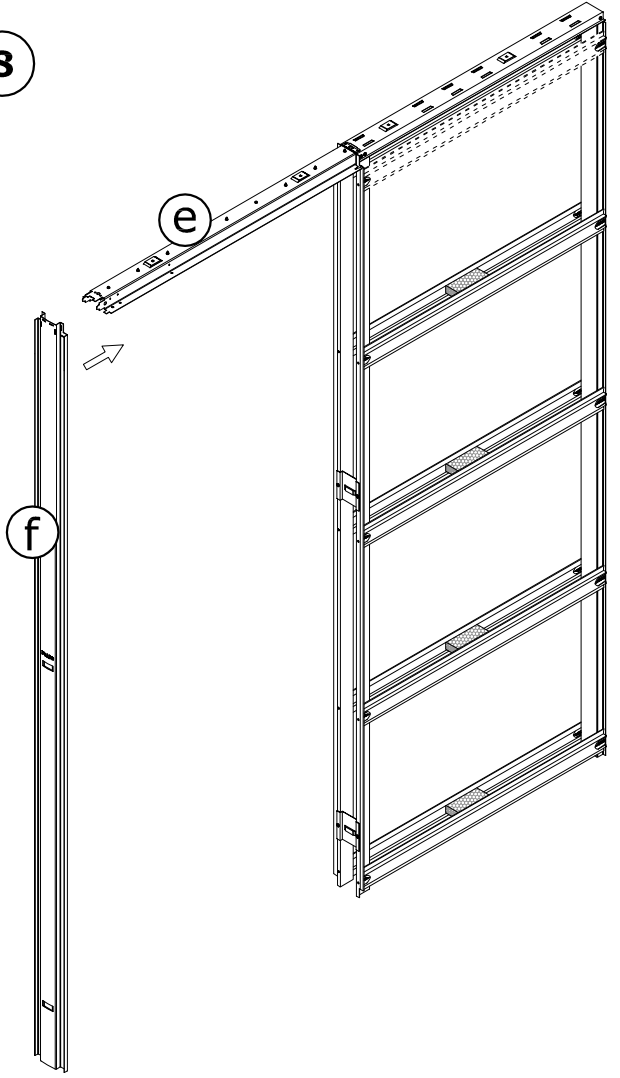

# 47 inch (Ø 2 mm)

COMPONENTS / COMPONENTES

Ⓐ 1 x

Ⓑ 8-10 x

Ⓒ 1 x

Ⓓ 1 x

Ⓔ 1 x

Ⓕ 1 x

6

7

11/64"x3/8"

8

9

10

EN NOT SUPPLIED  
ES PIEZA NO SUMINISTRADA

12

1

2

1/2"

5/32"x3/4"

5/8"

5/32"x63/64"

603024803

EURO ARCHITECTURAL, LLC - 758 WEST 190TH ST. - GARDENA - CA 90248 - Toll Free. 1 800 614 1474 - info@euro-arch.com