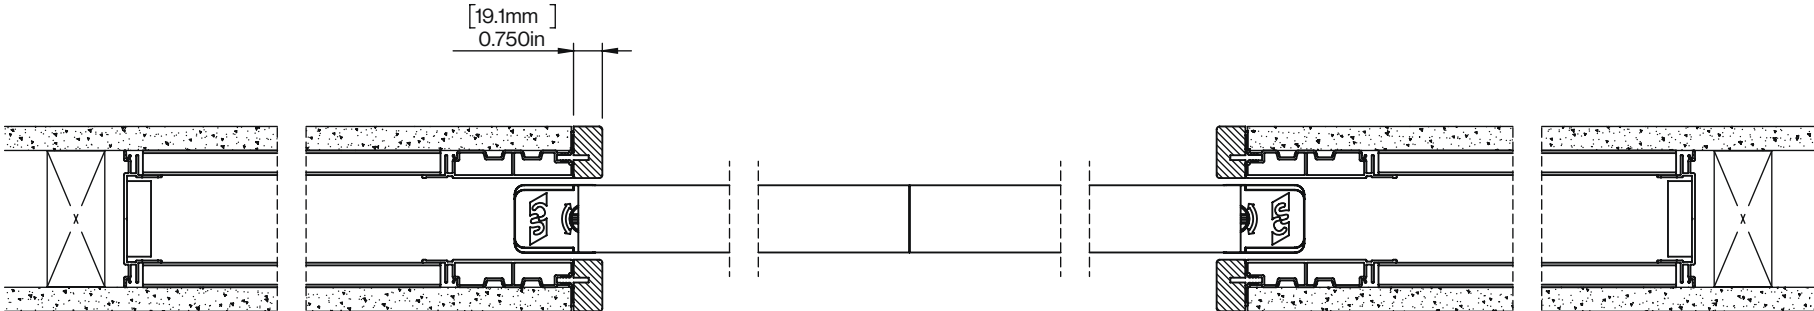

Cavity Slider Bi Parting Pocket Door Frame

Plan View

Part Number CS Pocket Door Frame		The information contained in this drawing is the sole property of CS For Doors. Any reproduction, disclosure or use of this document, without the written permission of CS For Doors, is strictly prohibited.
Units Measurements in mm & inches		
Scale 1:5	Sheet 3 of 3	 2662 E Del Amo Blvd. Carson, CA 90221 P: (888) 466 0030 F: (310) 769 5824 CavitySliders.com
Date 10/10/2019	Rev. -01