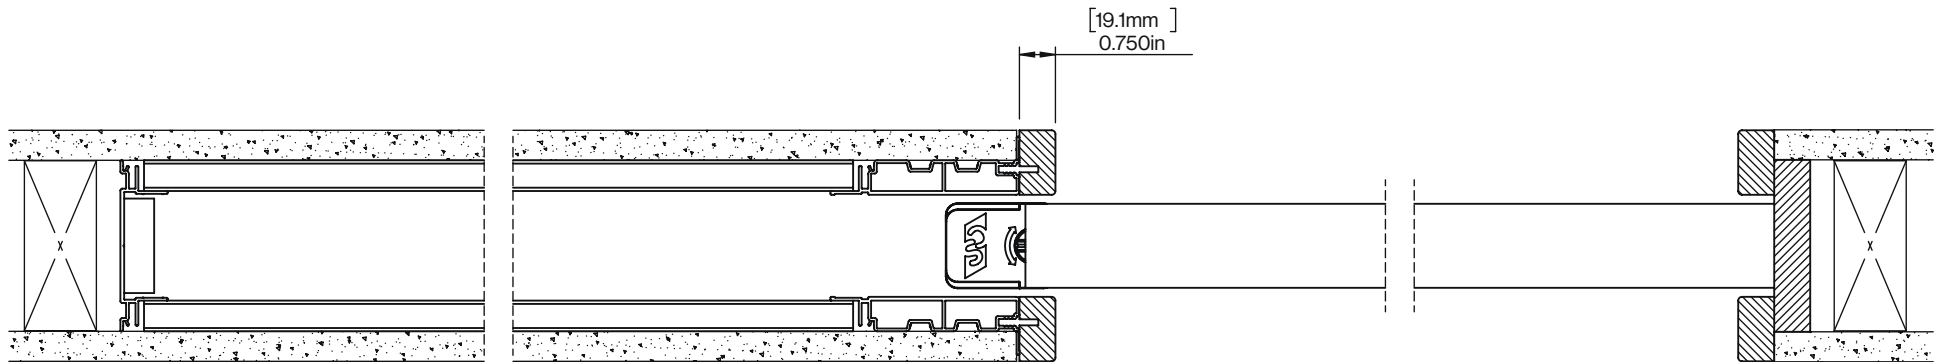

Cavity Slider Single Pocket Door Frame

Front Elevation

| | | |
|--------------------------------------|-----------------|--|
| Part Number CS Pocket Door Frame | | The information contained in this drawing is the sole property of CS For Doors. Any reproduction, disclosure or use of this document, without the written permission of CS For Doors, is strictly prohibited. |
| Units Measurements in mm & inches | | |
| Scale 1:3 | Sheet 1 of 3 |  2662 E Del Amo Blvd. Carson, CA 90221 P: (888) 466 0030 F: (310) 769 5824 CavitySliders.com |
| Date 10/10/2019 | Rev. -01 | |

Cavity Slider Single Pocket Door Frame

Plan View

| | | |
|--------------------------------------|-----------------|--|
| Part Number CS Pocket Door Frame | | The information contained in this drawing is the sole property of CS For Doors. Any reproduction, disclosure or use of this document, without the written permission of CS For Doors, is strictly prohibited. |
| Units Measurements in mm & inches | | |
| Scale 1:4 | Sheet 2 of 3 |  2662 E Del Amo Blvd. Carson, CA 90221 P: (888) 466 0030 F: (310) 769 5824 CavitySliders.com |
| Date 10/10/2019 | Rev. -01 | |