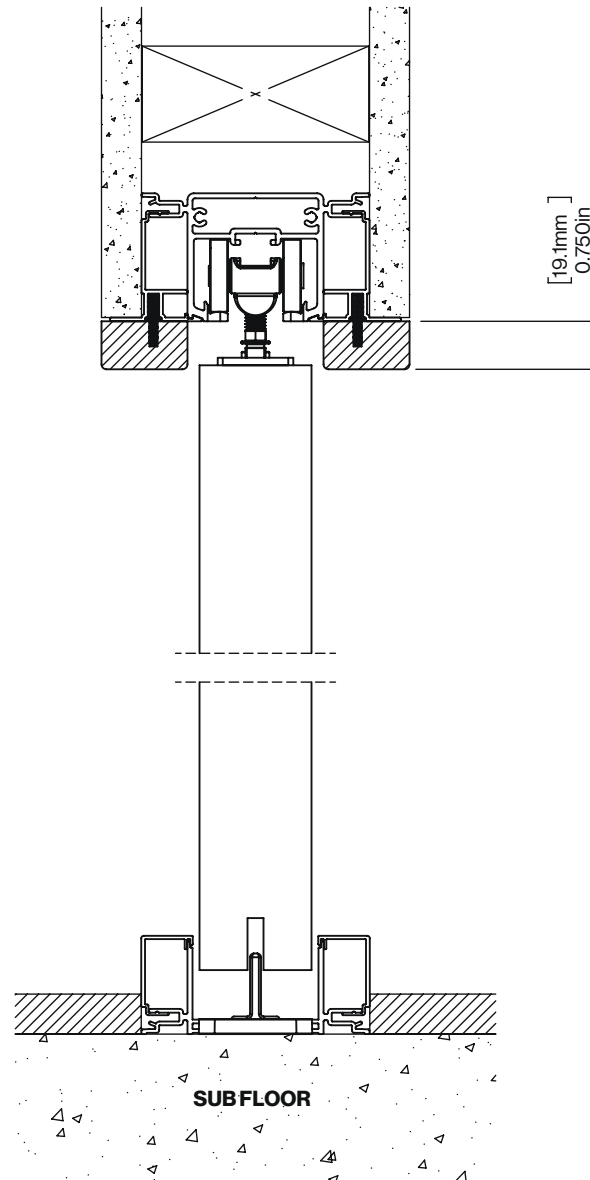

Cavity Slider Single Pocket Door Frame

Front Elevation

| | | |
|--------------------------------------|-----------------|--|
| Part Number CS Pocket Door Frame | | The information contained in this drawing is the sole property of CS For Doors. Any reproduction, disclosure or use of this document, without the written permission of CS For Doors, is strictly prohibited. |
| Units Measurements in mm & inches | | |
| Scale 1:3 | Sheet 1 of 3 |  2662 E Del Amo Blvd. Carson, CA 90221 P: (888) 466 0030 F: (310) 769 5824 CavitySliders.com |
| Date 10/10/2019 | Rev. -01 | |

Cavity Slider Single Pocket Door Frame

Plan View

| | | |
|--------------------------------------|-----------------|--|
| Part Number CS Pocket Door Frame | | The information contained in this drawing is the sole property of CS For Doors. Any reproduction, disclosure or use of this document, without the written permission of CS For Doors, is strictly prohibited. |
| Units Measurements in mm & inches | | |
| Scale 1:4 | Sheet 2 of 3 |  2662 E Del Amo Blvd. Carson, CA 90221 P: (888) 466 0030 F: (310) 769 5824 CavitySliders.com |
| Date 10/10/2019 | Rev. -01 | |

Cavity Slider Bi Parting Pocket Door Frame

Plan View

| | | |
|--------------------------------------|-----------------|--|
| Part Number CS Pocket Door Frame | | The information contained in this drawing is the sole property of CS For Doors. Any reproduction, disclosure or use of this document, without the written permission of CS For Doors, is strictly prohibited. |
| Units Measurements in mm & inches | | |
| Scale 1:5 | Sheet 3 of 3 |  2662 E Del Amo Blvd. Carson, CA 90221 P: (888) 466 0030 F: (310) 769 5824 CavitySliders.com |
| Date 10/10/2019 | Rev. -01 | |